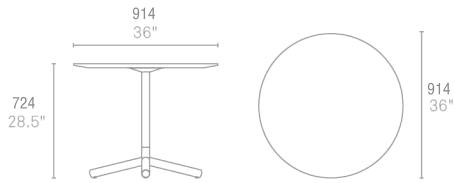

## SPROUT CAFÉ TABLE

Pure color and brushed stainless steel play well together in this collection. Tops and stems in your choice of yellow, ivory, or black. Color peeks through the legs for a flirtatious touch.

**SPROUT CAFÉ TABLE**  
SP1-CATB36-YL      **YELLOW**  
SP1-CATB36-IV      **IVORY**  
SP1-CATB36-BK      **BLACK**